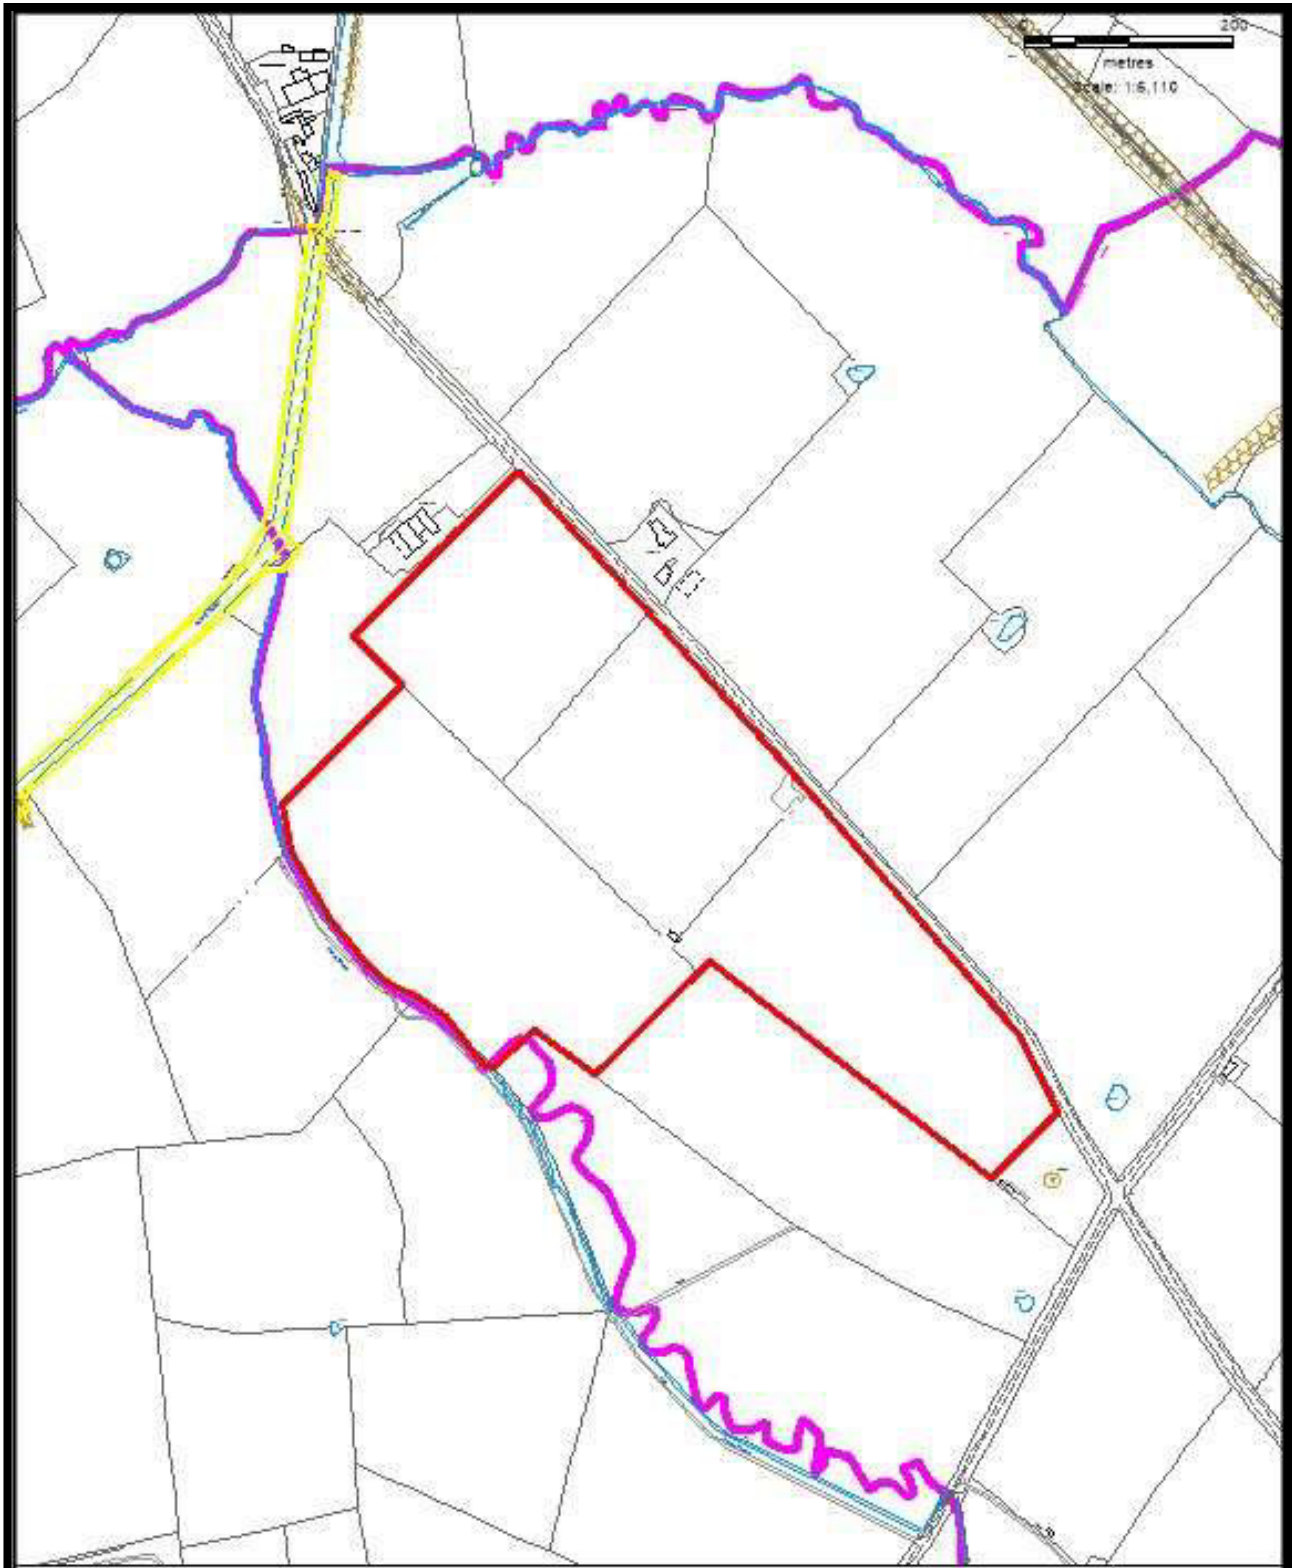

**Application Number: WND/2022/0243**

**Ward: Braunston & Crick**

Town/Village: Kislby

Site Area: 21.86 ha

Grid Location: SP 272368 454749

Map Scale: 1:6,110

— Site

▨ Conservation Area

▭ Parish